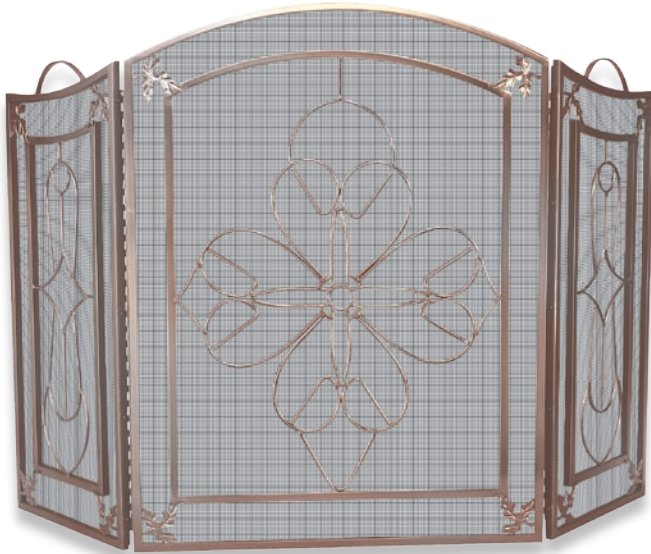

S-1380 3 Fold Antique Copper Leaded Glass
Screen
34" High x 52.25" Wide (59 lbs.)

Venetian Bronze

NEW

S-1659

NEW

S-1662

S-1659 **NEW!** 3 Fold Venetian Bronze Screen with Bowed Bar Scrollwork
40" High x 56" Wide (34 lbs.)

S-1662 **NEW!** 3 Fold Venetian Bronze Screen with Decorative Scrollwork
35" High x 55" Wide (43 lbs.)

Venetian Bronze

S-1626

S-1607

S-1645

S-1651

- S-1626** 3 Fold Venetian Bronze Screen with Handles
36" High x 54.5" Wide (55 lbs.)
- S-1607** 3 Fold Venetian Bronze Screen
33" High x 52.5" Wide (23.1 lbs.)